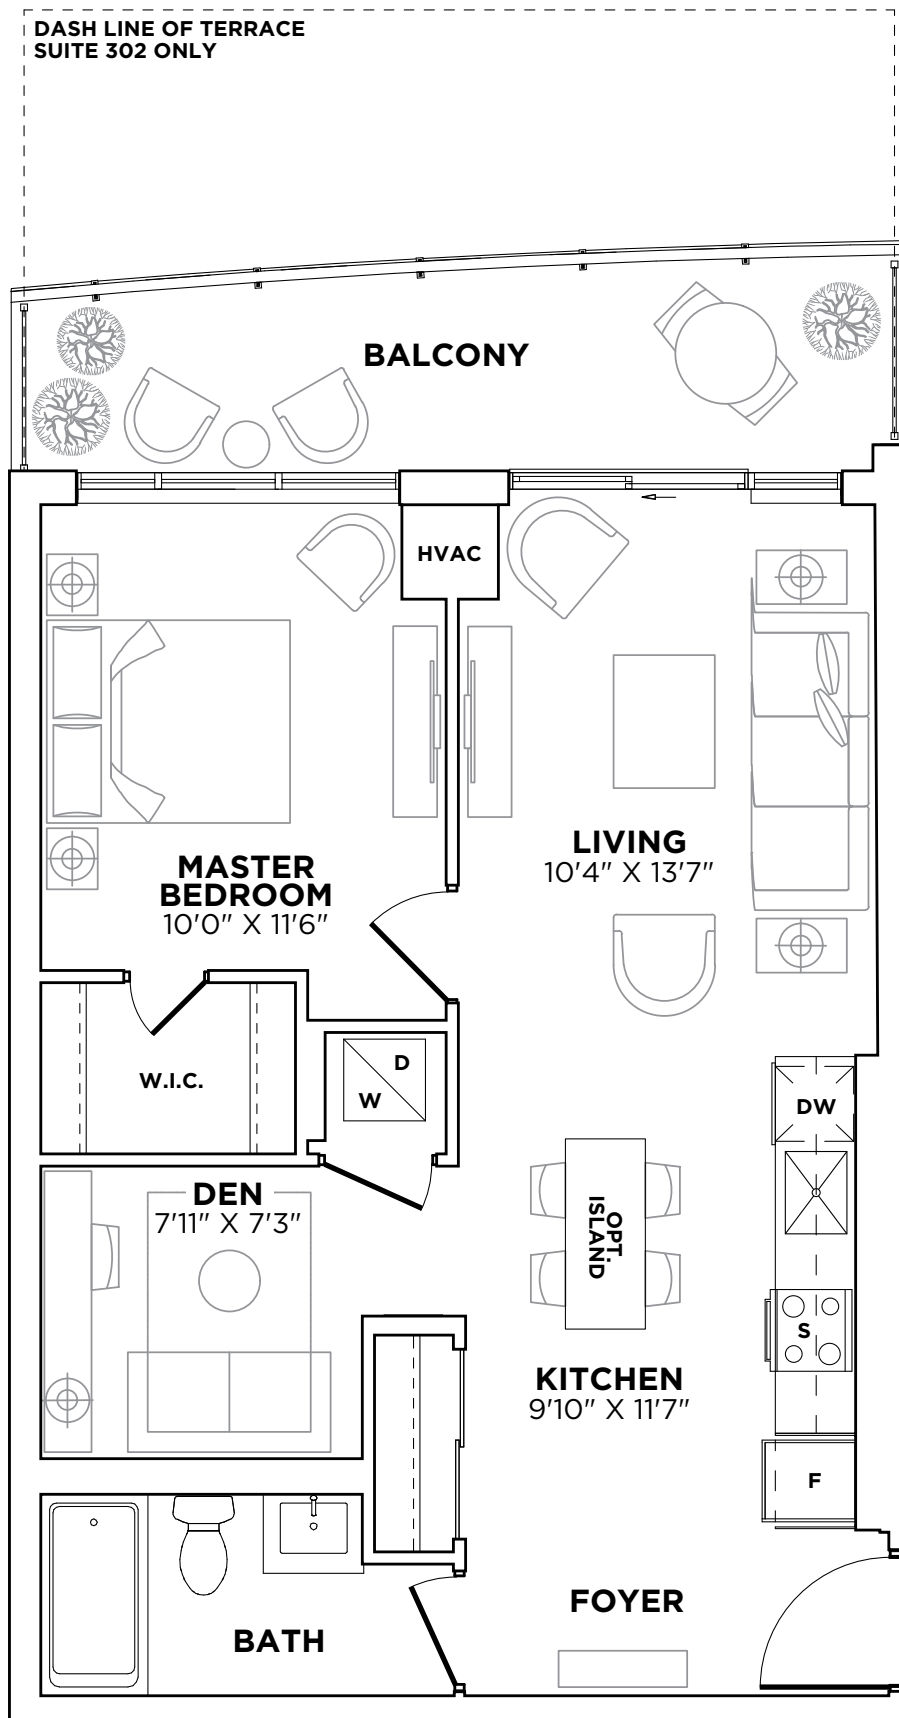

1 Bed + Den

1 Bath

674 SQ.FT. Interior

100 SQ.FT. Balcony

221 SQ.FT. Terrace

LEVEL 3

LEVEL 4

LEVEL 5-8

LEVEL 9-13

LEVEL 14