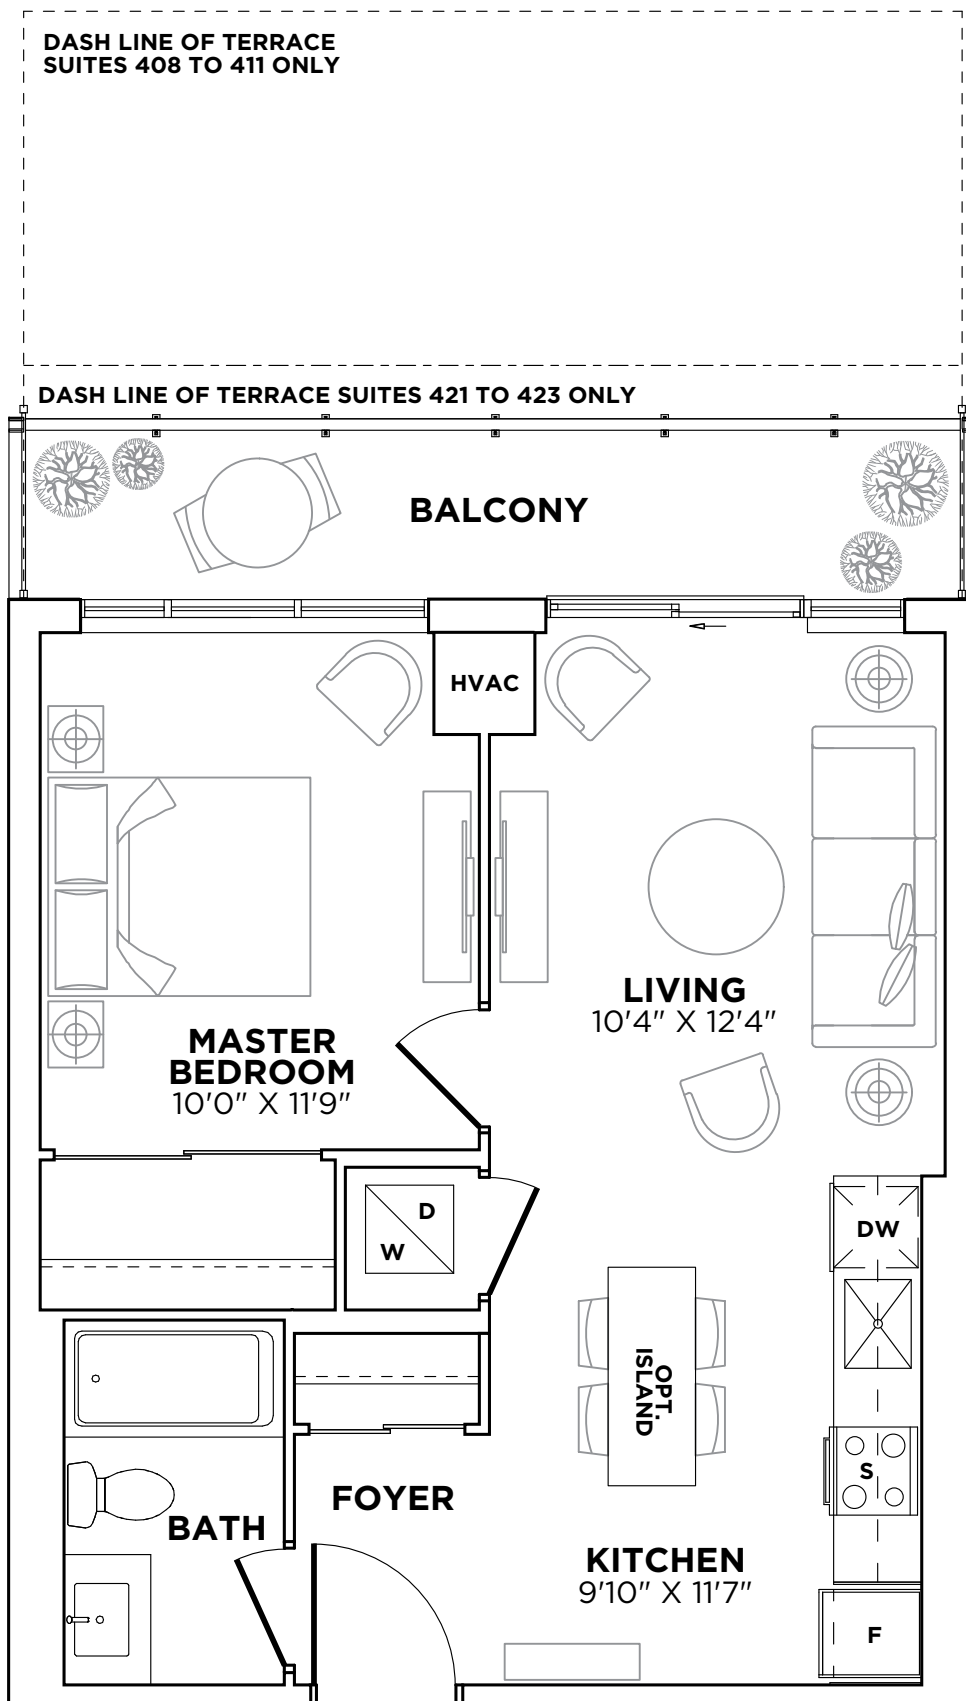

1 Bed | 1 Bath | 540 SQ.FT. Interior | 93 SQ.FT. Balcony | 83 & 269 SQ.FT. Terrace

LEVEL 3

LEVEL 4

LEVEL 5-8

LEVEL 9-13

LEVEL 14